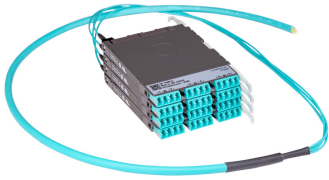

PPLUJGFLCUCF

Propel ULL Singlemode Cabled Module, 1x2f duplex LC Propel module on End A to Stub on End B, 24 fiber LSZH Trunk, Method B Enhanced

- This component requires 6 of the 12 lanes on the Propel Panel blade
- Ultra-low loss (ULL) with Method B Enhanced polarity
- End A module can be installed from rear of panel
- Serialized QR code provides easy access to factory optical test results

Product Classification

Regional Availability	Asia Australia/New Zealand EMEA Latin America North America
Portfolio	SYSTIMAX®
Product Type	Fiber cabled module
Product Brand	Propel
Product Series	PPL
Ordering Note	For lengths greater than 999 ft (304 m), orders must be in meters Maximum length is 400 meters

General Specifications

Configuration Type	PROPEL Module to Stub
Cable Color	Yellow
Cable Type	Trunk Cable - LSZH
Interface, front	LC/UPC
Interface Feature, front	Duplex Shuttered
Interface Color, front	Blue
Interface, rear	Stub
Module Size, end A	24 fiber
Module Size, end B	24 fiber
Module Quantity, end A	1
Module Quantity, end B	1
Polarity	Method B Enhanced (ULL)
Total Fibers, quantity	24
Total Ports, quantity, front	12