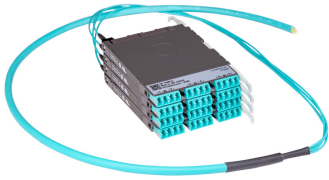

PPLUJGFLCUCK

Propel ULL Singlemode Cabled Module, 3x2f duplex LC Propel module on End A to Stub on End B, 72 fiber LSZH Trunk, Method B Enhanced

- This component requires 6 of the 12 lanes on the Propel Panel blade
- Ultra-low loss (ULL) with Method B Enhanced polarity
- End A module can be installed from rear of panel
- Serialized QR code provides easy access to factory optical test results

Product Classification

Regional Availability	Asia Australia/New Zealand EMEA Latin America North America
Portfolio	SYSTIMAX®
Product Type	Fiber cabled module
Product Brand	Propel
Product Series	PPL
Ordering Note	For lengths greater than 999 ft (304 m), orders must be in meters Maximum length is 400 meters

General Specifications

Configuration Type	PROPEL Module to Stub
Cable Color	Yellow
Cable Type	Trunk Cable - LSZH
Interface, front	LC/UPC
Interface Feature, front	Duplex Shuttered
Interface Color, front	Blue
Interface, rear	Stub
Module Size, end A	24 fiber
Module Size, end B	24 fiber
Module Quantity, end A	3
Module Quantity, end B	3
Polarity	Method B Enhanced (ULL)
Total Fibers, quantity	72
Total Ports, quantity, front	36