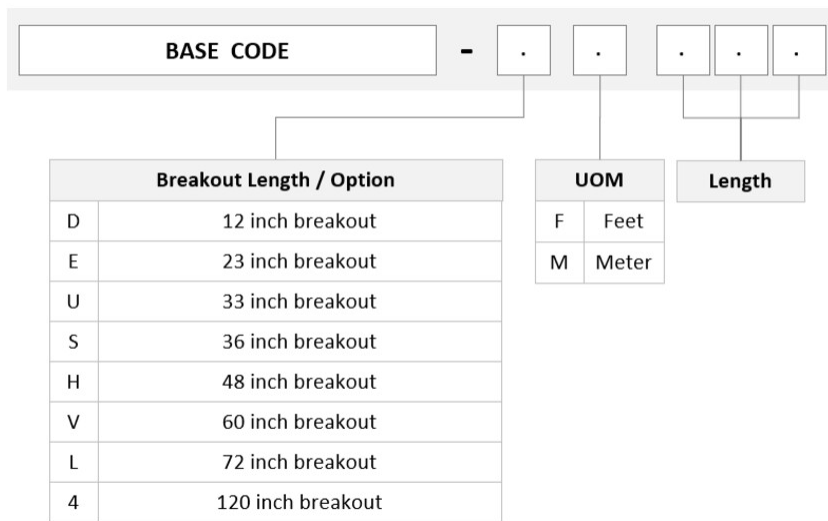

PPLUQGDLCPD

Dimensions

Height	11 mm | 0.433 in
Width	131 mm | 5.157 in
Depth	170 mm | 6.693 in
Breakout Length, end B	12 in | 120 in | 33 in | 36 in | 48 in | 60 in | 72 in
Cable Assembly Length Range (m)	1 – 400
Cable Assembly Length Range (ft)	2 – 999

Ordering Tree

Optical Specifications

Fiber Mode	Singlemode
Fiber Type	OS2
Insertion Loss, maximum	0.6 dB

Environmental Specifications

Qualification Standards	IEC 61753-1 | TIA-568.3-D
Safety Standard	c-UL-us

Packaging and Weights

Packaging quantity	1