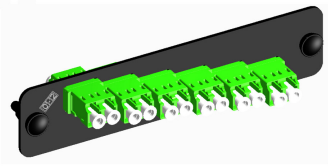

760241026

1000-Type Adapter Pack with 6 LC duplex SM adapters, green

Product Classification

Regional Availability	Asia
Portfolio	CommScope®
Product Type	Fiber adapter pack
Product Brand	TeraSPEED®
Product Series	1000-style

General Specifications

Application	Used in conjunction with 1000-type 1U, 2U and 4U adapter panel shelves, surface mount and raised floor enclosures
Adapter Color	Green
Adapters, quantity	6
Body Style	Duplex Straight orientation
Color, front	Black
Interface	LC/APC
Pigtails Included, quantity	0
Shuttered	No
Total Ports, quantity	12

Dimensions

Height	29 mm 1.142 in
Width	130 mm 5.118 in
Depth	29.2 mm 1.15 in

Optical Specifications

Fiber Mode	Singlemode
-------------------	------------

Packaging and Weights

760241026

Packaging quantity 1