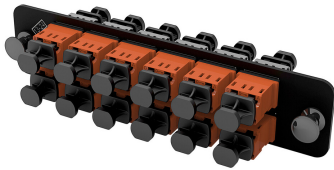

760243588 | PNL-BK-024-KHB-LC02-OR-NS

Adapter Pack, Black, 1000-Type, with 12 duplex keyed hybrid LC adapters, orange, no shutter

Product Classification

Regional Availability	Asia Australia/New Zealand EMEA Latin America North America
Portfolio	CommScope®
Product Type	Fiber adapter pack
Product Series	1000-style

General Specifications

Application	Used in conjunction with SD Panels Used in conjunction with panels and enclosures (rack, wall, and floor mount) that accept 1000 style panels
Adapter Color	Orange
Adapter Cutout, quantity	12
Adapters, quantity	12
Body Style	Duplex
Interface	LC/UPC
Interface Feature	Keyed Hybrid
Pigtails Included, quantity	0
Shuttered	No
Total Ports, quantity	24