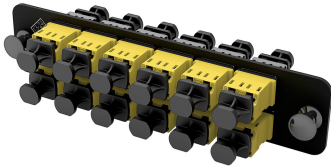

760243593 | PNL-BK-024-KHB-LC02-YL-NS

Adapter Pack, Black, 1000-Type, with 12 duplex keyed hybrid LC adapters, yellow, no shutter

Product Classification

Regional Availability	Asia Australia/New Zealand EMEA Latin America North America
Portfolio	CommScope®
Product Type	Fiber adapter pack
Product Series	1000-style

General Specifications

Application	Used in conjunction with SD Panels Used in conjunction with panels and enclosures (rack, wall, and floor mount) that accept 1000 style panels
Adapter Color	Yellow
Adapter Cutout, quantity	12
Adapters, quantity	12
Body Style	Duplex
Interface	LC/UPC
Interface Feature	Keyed Hybrid
Pigtails Included, quantity	0
Shuttered	No
Total Ports, quantity	24