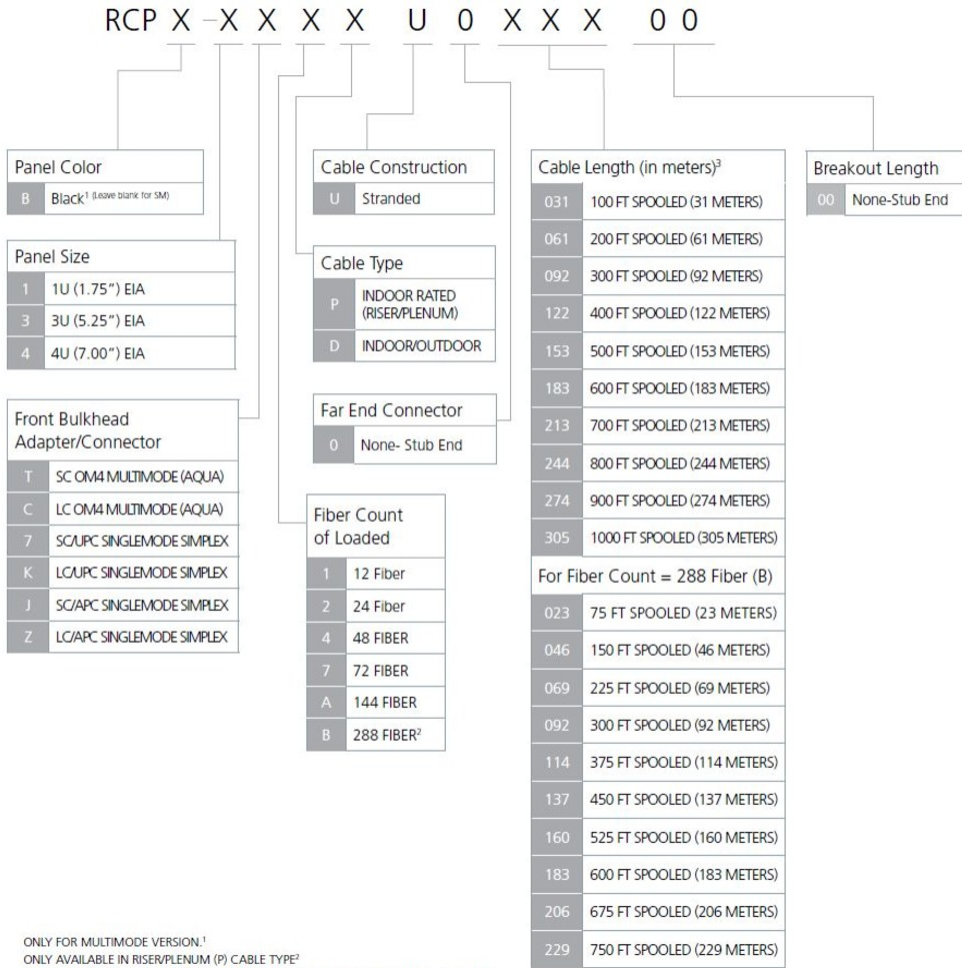

RCP-1K1DU015300

Depth 381 mm | 15 in
Cable Length 153 m | 501.969 ft

Ordering Tree

Material Specifications

Finish Powder coated
Material Type Steel

Optical Specifications

Fiber Mode Singlemode
Fiber Type G.652.D | G.657.A2/B2