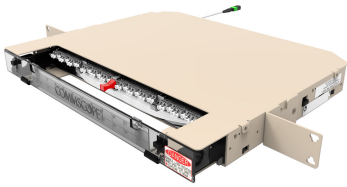

# RCP-1K1DU015300

---

RapidFiber® Termination Panel, 12-Position 1RU, singlemode, stub and pulling eye far end, LC/UPC to stub, 153 m

## Product Classification

<b>Regional Availability</b>	Latin America   North America
<b>Portfolio</b>	CommScope®
<b>Product Type</b>	Fiber patch panel, with rapid cable
<b>Product Brand</b>	RapidFiber®
<b>Product Series</b>	RCP

## General Specifications

<b>Functionality</b>	Patching
<b>Body Style</b>	Symmetrical
<b>Cable Exit Location</b>	Rear, left side
<b>Cable Stub Type</b>	Indoor/outdoor, microcable
<b>Color</b>	Putty white
<b>Door Type, front</b>	Hinged   Slide latch   Transparent
<b>Growth Configuration</b>	Fully loaded
<b>Interface, front</b>	LC/UPC
<b>Interface, rear</b>	Stub tail
<b>Patch Cord Entry Location</b>	Front, left side   Front, right side
<b>Rack Type</b>	EIA 19 in   EIA 23 in
<b>Rack Units</b>	1
<b>Shelf Movement</b>	Sliding
<b>Total Fibers, quantity</b>	12
<b>Total Ports, quantity</b>	12
<b>Transmission Standards</b>	IEC 60794-2   ISO/IEC 11801   TIA/EIA-568-B.3

# RCP-1K1DU015300

**Depth** 381 mm | 15 in  
**Cable Length** 153 m | 501.969 ft