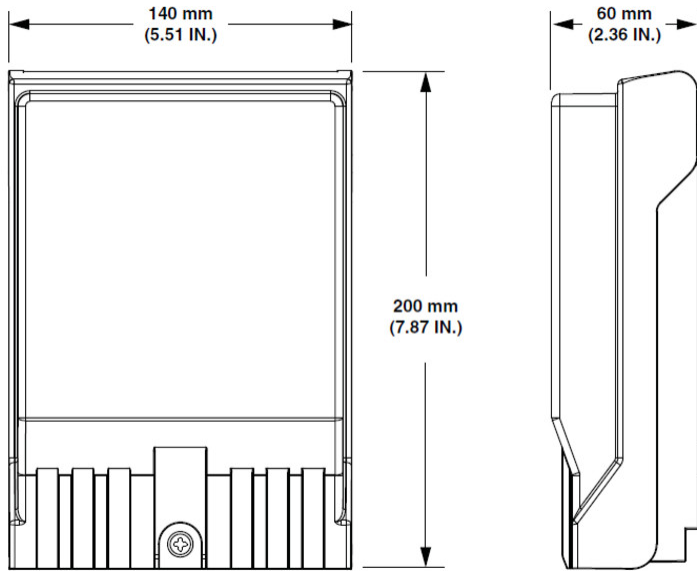

RDT-SM12L00D12290

Ordering Tree

RDT - S M XX X 0 0 X XXX X X

Enclosure type

M 12 Fiber plastic

Cable count

04 4
08 8
12 12

Connector type

J SC/APC
K LC/UPC
L LC/APC
N SC/UPC

Cable type

D Indoor/outdoor 3.6mm black
P 3mm loose tube ivory plenum (zipcord for 24 fibers)

Stubbed end configuration

A MPO connector
O No connector

Fanout

1 SC/UPC
2 SC/APC
3 LC/UPC
4 LC/APC

Enclosure end configuration

9 900µm - standard

Cable Length (Plenum)

030	30 meters (100')
061	61 meters (200')
092	92 meters (300')
122	122 meters (400')
152	152 meters (500')
183	183 meters (600')

Cable Length (Indoor/Outdoor)

015	15 meters (50')
030	30 meters (100')
045	45 meters (150')
061	61 meters (200')
076	76 meters (250')
092	92 meters (300')
107	107 meters (350')
122	122 meters (400')
137	137 meters (450')
152	152 meters (500')
168	168 meters (550')
183	183 meters (600')
198	198 meters (650')