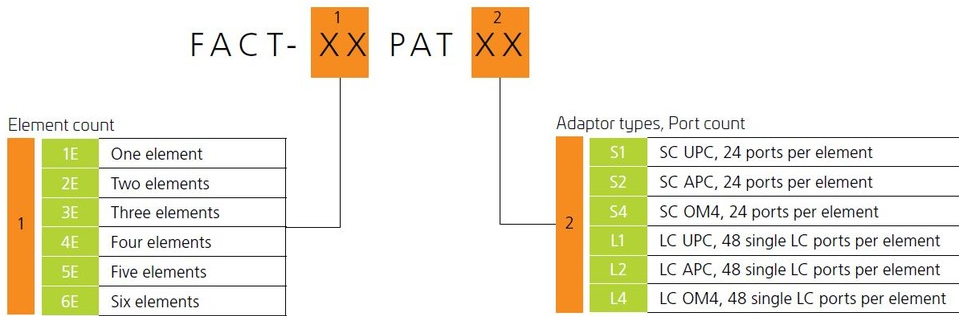

760239991 | FACT-4EPATS1

Height	123.8 mm | 4.874 in
Width	524 mm | 20.63 in
Depth	283 mm | 11.142 in

Ordering Tree

Environmental Specifications

Operating Temperature	-40 °C to +70 °C (-40 °F to +158 °F)
Storage Temperature	-20 °C to +85 °C (-4 °F to +176 °F)
Flammability Rating	UL 94 V-0

Packaging and Weights

Included	Mounting hardware for FACT frame
Packaging quantity	1

Regulatory Compliance/Certifications

Agency	Classification
CHINA-ROHS	Below maximum concentration value
ISO 9001:2015	Designed, manufactured and/or distributed under this quality management system
REACH-SVHC	Compliant as per SVHC revision on www.commscope.com/ProductCompliance
ROHS	Compliant
UK-ROHS	Compliant