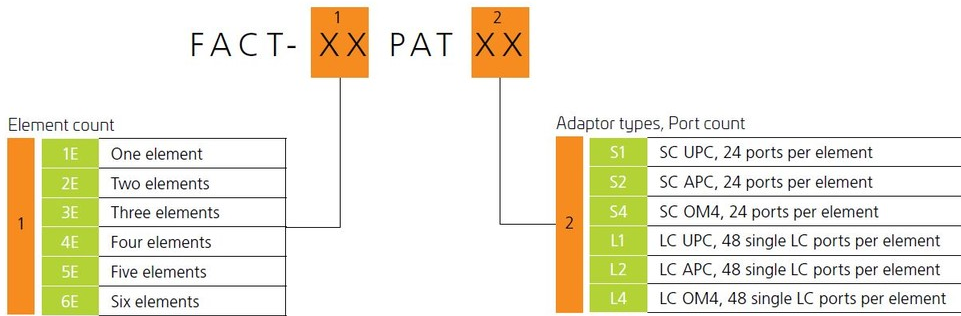

760239994 | FACT-4EPATL2

Height	123.8 mm | 4.874 in
Width	524 mm | 20.63 in
Depth	283 mm | 11.142 in

Ordering Tree

Environmental Specifications

Operating Temperature	-40 °C to +70 °C (-40 °F to +158 °F)
Storage Temperature	-20 °C to +85 °C (-4 °F to +176 °F)
Flammability Rating	UL 94 V-0

Packaging and Weights

Included	Mounting hardware for FACT frame
Packaging quantity	1

Regulatory Compliance/Certifications

Agency	Classification
CHINA-ROHS	Below maximum concentration value
ISO 9001:2015	Designed, manufactured and/or distributed under this quality management system
REACH-SVHC	Compliant as per SVHC revision on www.commscope.com/ProductCompliance
ROHS	Compliant
UK-ROHS	Compliant