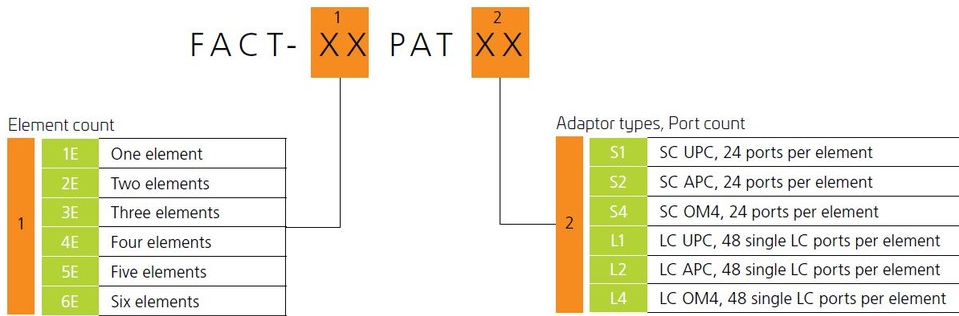

760239995 | FACT-4EPATL4

Height	123.8 mm | 4.874 in
Width	524 mm | 20.63 in
Depth	283 mm | 11.142 in

Ordering Tree

Optical Specifications

Fiber Mode	Multimode
Fiber Type	OM4

Environmental Specifications

Operating Temperature	-40 °C to +70 °C (-40 °F to +158 °F)
Storage Temperature	-20 °C to +85 °C (-4 °F to +176 °F)
Flammability Rating	UL 94 V-0

Packaging and Weights

Included	Mounting hardware for FACT frame
Packaging quantity	1

Regulatory Compliance/Certifications

Agency	Classification
CHINA-ROHS	Below maximum concentration value
ISO 9001:2015	Designed, manufactured and/or distributed under this quality management system
REACH-SVHC	Compliant as per SVHC revision on www.commscope.com/ProductCompliance
ROHS	Compliant