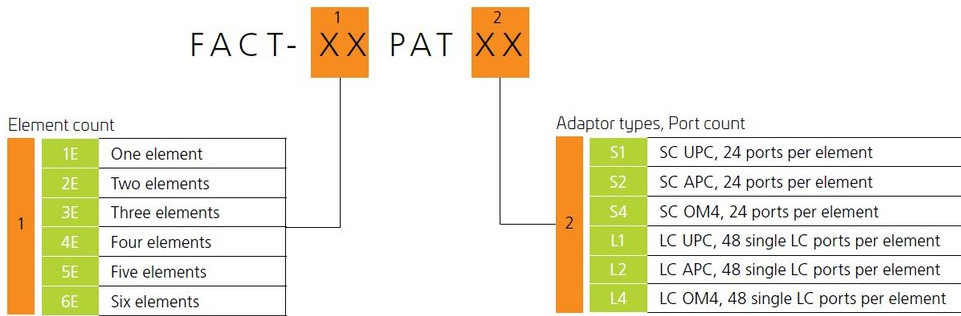

760239998 | FACT-6EPATL2

Height	185.7 mm | 7.311 in
Width	524 mm | 20.63 in
Depth	283 mm | 11.142 in

Ordering Tree

Environmental Specifications

Operating Temperature	-40 °C to +70 °C (-40 °F to +158 °F)
Storage Temperature	-20 °C to +85 °C (-4 °F to +176 °F)
Flammability Rating	UL 94 V-0

Packaging and Weights

Included	Mounting hardware for FACT frame
Packaging quantity	1

Regulatory Compliance/Certifications

Agency	Classification
CHINA-ROHS	Below maximum concentration value
ISO 9001:2015	Designed, manufactured and/or distributed under this quality management system
REACH-SVHC	Compliant as per SVHC revision on www.commscope.com/ProductCompliance
ROHS	Compliant
UK-ROHS	Compliant