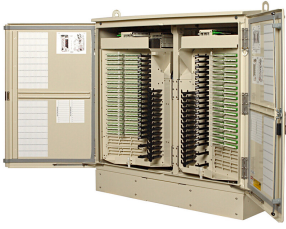

## FDH 3000 Fiber Distribution Large Cabinet