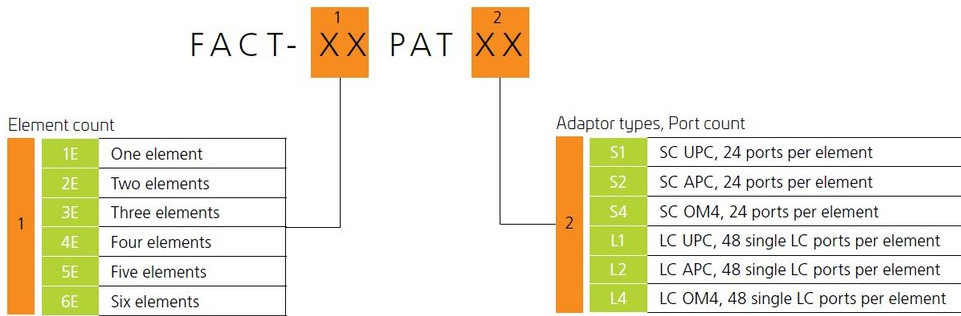

760240433 | FACT-5EPATL2

Height	154.75 mm | 6.093 in
Width	524 mm | 20.63 in
Depth	283 mm | 11.142 in

Ordering Tree

Environmental Specifications

Operating Temperature	-40 °C to +70 °C (-40 °F to +158 °F)
Storage Temperature	-20 °C to +85 °C (-4 °F to +176 °F)
Flammability Rating	UL 94 V-0

Packaging and Weights

Included	Mounting hardware for FACT frame
Packaging quantity	1

Regulatory Compliance/Certifications

Agency	Classification
CHINA-ROHS	Below maximum concentration value
ISO 9001:2015	Designed, manufactured and/or distributed under this quality management system
REACH-SVHC	Compliant as per SVHC revision on www.commscope.com/ProductCompliance
ROHS	Compliant
UK-ROHS	Compliant