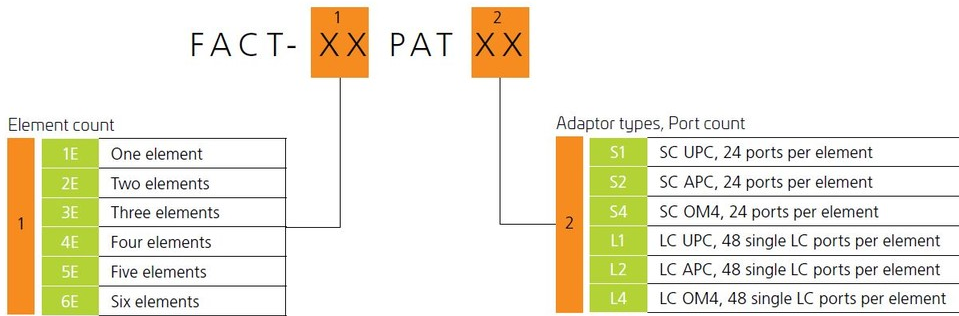

760240442 | FACT-6EPATL4

Height	185.7 mm | 7.311 in
Width	524 mm | 20.63 in
Depth	283 mm | 11.142 in

Ordering Tree

Optical Specifications

Fiber Mode	Multimode
Fiber Type	OM4

Environmental Specifications

Operating Temperature	-40 °C to +70 °C (-40 °F to +158 °F)
Storage Temperature	-20 °C to +85 °C (-4 °F to +176 °F)
Flammability Rating	UL 94 V-0

Packaging and Weights

Included	Mounting hardware for FACT frame
Packaging quantity	1

Regulatory Compliance/Certifications

Agency	Classification
CHINA-ROHS	Below maximum concentration value
ISO 9001:2015	Designed, manufactured and/or distributed under this quality management system
REACH-SVHC	Compliant as per SVHC revision on www.commscope.com/ProductCompliance
ROHS	Compliant