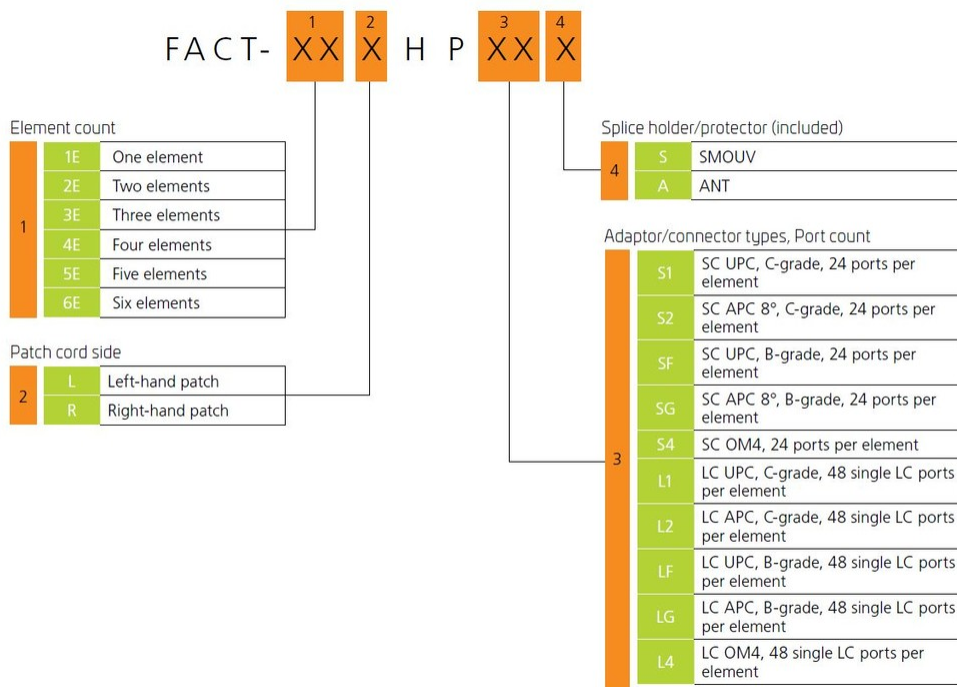

## General Specifications

<b>Functionality</b>	Patching   Splicing
<b>Application</b>	Compatible with FIST-GR3-style frames
<b>Body Style</b>	Left-hand patch
<b>Color</b>	Gray
<b>Growth Configuration</b>	Fully loaded
<b>Interface, front</b>	LC/APC
<b>Patch Cord Routing</b>	Left sided
<b>Pigtail Assembly Type</b>	12-fiber, stranded
<b>Pigtails Included, quantity</b>	240
<b>Rack Type</b>	EIA 19 in
<b>Rack Units</b>	3.5
<b>Shelf Movement</b>	Sliding
<b>Splicing Capacity, maximum</b>	240

## Dimensions

<b>Height</b>	154.75 mm   6.093 in
<b>Width</b>	524 mm   20.63 in
<b>Depth</b>	283 mm   11.142 in

## Ordering Tree