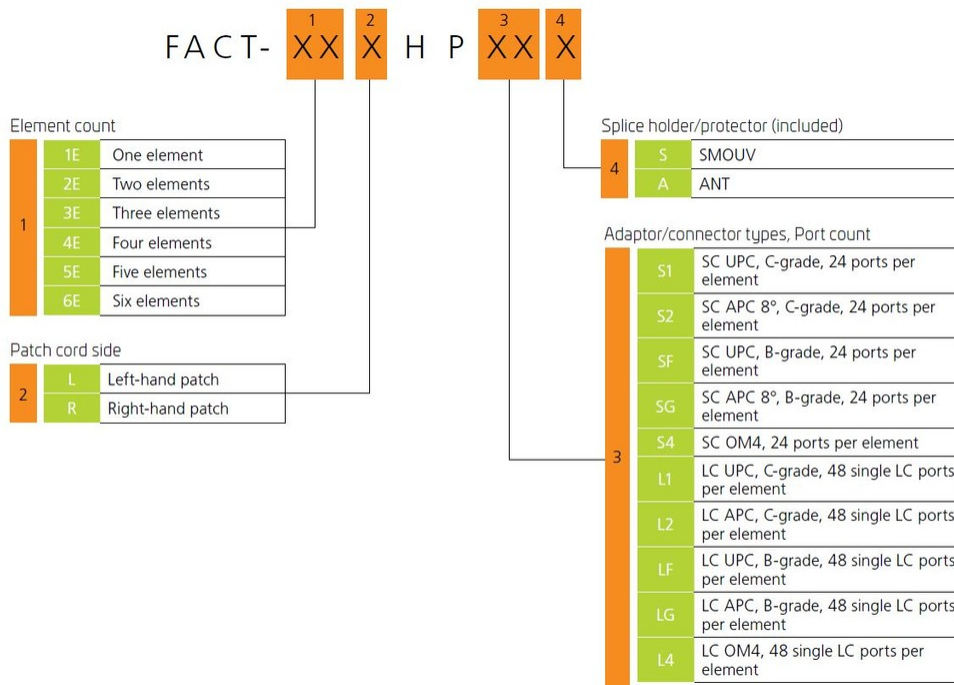

## General Specifications

<b>Functionality</b>	Patching   Splicing
<b>Application</b>	Compatible with FIST-GR3-style frames
<b>Body Style</b>	Right-hand patch
<b>Color</b>	Gray
<b>Growth Configuration</b>	Fully loaded
<b>Interface, front</b>	LC/UPC
<b>Patch Cord Routing</b>	Right sided
<b>Pigtail Assembly Type</b>	12-fiber, stranded
<b>Pigtails Included, quantity</b>	96
<b>Rack Type</b>	EIA 19 in
<b>Rack Units</b>	1.4
<b>Shelf Movement</b>	Sliding
<b>Splicing Capacity, maximum</b>	96

# 760240622 | FACT-2ERHPL4A

<b>Splicing Type</b>	ANT
<b>Total Ports, quantity</b>	96
<b>Transmission Standards</b>	ETSI EN 300 019-1-3   IEC 61300-3-30

## Dimensions

<b>Height</b>	61.9 mm   2.437 in
<b>Width</b>	524 mm   20.63 in
<b>Depth</b>	283 mm   11.142 in

## Ordering Tree