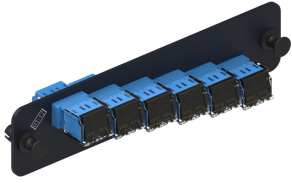

760067165 | PNL-BK-012-SFA-LC02-BL-SHUTTERED

1000-type Adapter Pack, with 6 TeraSPEED® SM duplex LC adapters, blue

Product Classification

Regional Availability	Asia Australia/New Zealand EMEA Latin America North America
Portfolio	CommScope®
Product Type	Fiber adapter pack
Product Brand	TeraSPEED®
Product Series	1000-style

General Specifications

Application	Used in conjunction with G2 1U, 2U and 4U adapter panel shelves, surface mount and raised floor enclosures
Adapter Color	Blue
Adapter Cutout, quantity	12
Adapters, quantity	6
Body Style	Duplex
Interface	LC/UPC
Pigtails Included, quantity	0
Shuttered	Yes

Included Products

760056028 SFA-LC02-BL/LP-SHUTTERED	–	TeraSPEED® LC Duplex Low Profile Shuttered Adapter, Blue, Single Pack
---------------------------------------	---	---

760056028 | SFA-LC02-BL/LP-SHUTTERED

General Specifications

Body Style	Duplex
Color	Blue
Interface	LC/UPC
Interface Feature	Reduced footprint
Mounting	No flange
Shuttered	Yes
Total Ports, quantity	2
Transmission Standards	TIA/EIA-568-B.3 TIA/EIA-604 FOCIS-3