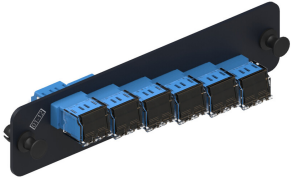

760067165 | PNL-BK-012-SFA-LC02-BL-SHUTTERED

1000-type Adapter Pack, with 6 TeraSPEED® SM duplex LC adapters, blue

Product Classification

Regional Availability	Asia Australia/New Zealand EMEA Latin America North America
Portfolio	CommScope®
Product Type	Fiber adapter pack
Product Brand	TeraSPEED®
Product Series	1000-style

General Specifications

Application	Used in conjunction with G2 1U, 2U and 4U adapter panel shelves, surface mount and raised floor enclosures
Adapter Color	Blue
Adapter Cutout, quantity	12
Adapters, quantity	6
Body Style	Duplex
Interface	LC/UPC
Pigtails Included, quantity	0
Shuttered	Yes

Included Products

760056028 SFA-LC02-BL/LP-SHUTTERED	–	TeraSPEED® LC Duplex Low Profile Shuttered Adapter, Blue, Single Pack
---------------------------------------	---	---

760067165 | PNL-BK-012-SFA-LC02-BL-
SHUTTERED
