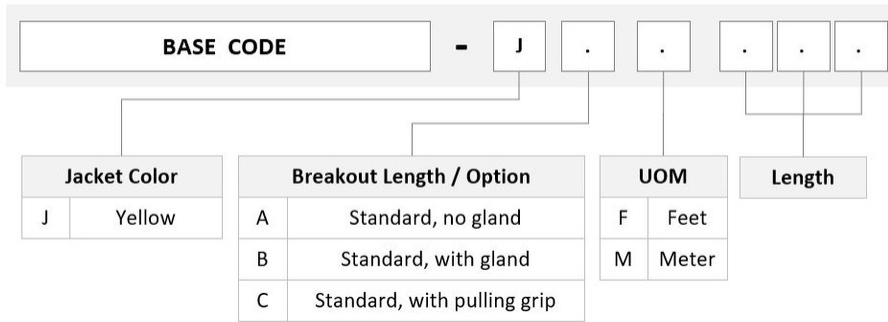

General Specifications

Color, boot A	Black
Color, connector A	Green
Color, boot B	Black
Color, connector B	Green
Construction Type	Stranded
Furcation Color	Yellow
Interface, Connector A	MPO-12/APC Female
Interface, Connector B	MPO-12/APC Female
Jacket Color	Yellow
Polarity	Method B (LL)
Fibers per Subunit, quantity	12
Total Fibers, quantity	36

Dimensions

F3WMPMPAG

Breakout Length	33 in
Cable Assembly Length Range (m)	3 – 999
Cable Assembly Length Range (ft)	10 – 999

Ordering Tree

Mechanical Specifications

Cable Retention Strength, maximum	11.24 lb @ 0 ° 4.40 lb @ 90 °
--	---------------------------------