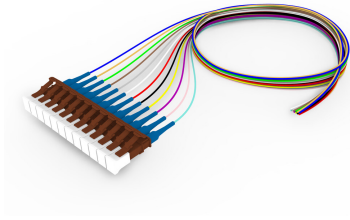

## Base Product

Singlemode LC/UPC Keyed Brown to Unconnectorized, Fiber Pigtail, 0.9 mm Tight Buffer, 12-Fiber Kit Blue - Aqua (1-12)

## Product Classification

<b>Regional Availability</b>	Asia   Australia/New Zealand   Europe   Latin America   Middle East /Africa   North America
<b>Portfolio</b>	CommScope®
<b>Product Type</b>	Fiber pigtail, unjacketed
<b>Product Brand</b>	SYSTIMAX InstaPATCH® 360
<b>Product Series</b>	FAW
<b>Ordering Note</b>	For lengths greater than 999 ft (304 m), orders must be in meters   Minimum length may vary based on cable configuration

## General Specifications

<b>Color, boot A</b>	Blue
<b>Color, connector A</b>	Brown
<b>Interface, Connector A</b>	LC/UPC
<b>Interface Feature, connector A</b>	Keyed
<b>Total Fibers, quantity</b>	12