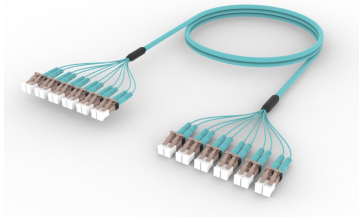

FLXLCLCAD

Base Product

OM4 LC/UPC to LC/UPC 12-Fiber InstaPATCH® 360 Ruggedized Fanout Cable, Plenum

Product Classification

Regional Availability	Asia Australia/New Zealand China Europe India Latin America Middle East/Africa North America
Portfolio	CommScope®
Product Type	Ruggedized fanout
Product Brand	SYSTIMAX InstaPATCH® 360
Ordering Note	For lengths greater than 999 ft (304 m), orders must be in meters Minimum length may vary based on cable configuration

General Specifications

Color, boot A	Aqua
Color, connector A	Black
Color, boot B	Aqua
Color, connector B	Black
Construction Type	Stranded
Furcation Color	Aqua
Interface, Connector A	LC/UPC
Interface, Connector B	LC/UPC
Jacket Color	Aqua
Fibers per Subunit, quantity	12
Total Fibers, quantity	12

Dimensions

Cable Assembly Length Range (m)	3 – 305
Cable Assembly Length Range (ft)	8 – 999

Ordering Tree

FLXLCLCAD

Included Products

- 760051656
P-012-MP-5K-F12AQ
 - 860637378
- Fiber indoor cable, LazrSPEED® Plenum for MPO Trunks, 12 fiber, Multimode OM4, Feet jacket marking, Aqua jacket color
 - LazrSPEED® Elite LC Connector duplex for 1.6 mm Fiber, multimode