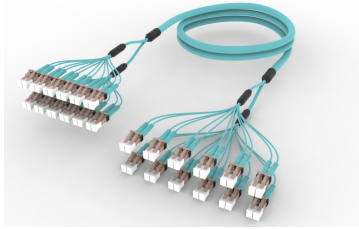

FLXLCLCAF

Base Product

OM4 LC/UPC to LC/UPC 24-Fiber InstaPATCH® 360 Ruggedized Fanout Cable, Plenum

Product Classification

Regional Availability	Asia Australia/New Zealand China Europe India Latin America Middle East/Africa North America
Portfolio	CommScope®
Product Type	Ruggedized fanout
Product Brand	SYSTIMAX InstaPATCH® 360
Ordering Note	For lengths greater than 999 ft (304 m), orders must be in meters Minimum length may vary based on cable configuration

General Specifications

Color, boot A	Aqua
Color, connector A	Black
Color, boot B	Aqua
Color, connector B	Black
Construction Type	Stranded
Furcation Color	Aqua
Interface, Connector A	LC/UPC
Interface, Connector B	LC/UPC
Jacket Color	Aqua
Fibers per Subunit, quantity	12
Total Fibers, quantity	24

Dimensions

Cable Assembly Length Range (m)	3 – 305
Cable Assembly Length Range (ft)	8 – 999

Ordering Tree

FLXLCLCAF

Mechanical Specifications

Cable Retention Strength, maximum 11.24 lb @ 0 ° | 4.40 lb @ 90 °

FLXLCLCAF

Included Products

- 760045351
P-024-MP-5K-F12AQ – Fiber indoor cable, LazrSPEED® Plenum MPO Trunk, 24 fiber with 12 fiber subunits, Multimode OM4, Feet jacket marking, Aqua jacket color
- 860637378 – LazrSPEED® Elite LC Connector duplex for 1.6 mm Fiber, multimode