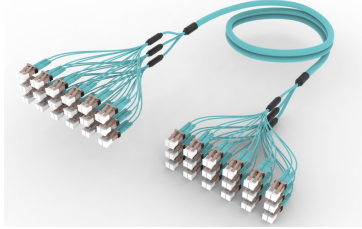

FLXLCLCAG

Base Product

OM4 LC/UPC to LC/UPC 36-Fiber InstaPATCH® 360 Ruggedized Fanout Cable, Plenum

Product Classification

Regional Availability	Asia Australia/New Zealand China Europe India Latin America Middle East/Africa North America
Portfolio	CommScope®
Product Type	Ruggedized fanout
Product Brand	SYSTIMAX InstaPATCH® 360
Ordering Note	For lengths greater than 999 ft (304 m), orders must be in meters Minimum length may vary based on cable configuration

General Specifications

Color, boot A	Aqua
Color, connector A	Black
Color, boot B	Aqua
Color, connector B	Black
Construction Type	Stranded
Furcation Color	Aqua
Interface, Connector A	LC/UPC
Interface, Connector B	LC/UPC
Jacket Color	Aqua
Fibers per Subunit, quantity	12
Total Fibers, quantity	36

Dimensions

Cable Assembly Length Range (m)	3 – 305
Cable Assembly Length Range (ft)	8 – 999

Ordering Tree

FLXLCLCAG

Mechanical Specifications

Cable Retention Strength, maximum 11.24 lb @ 0 ° | 4.40 lb @ 90 °