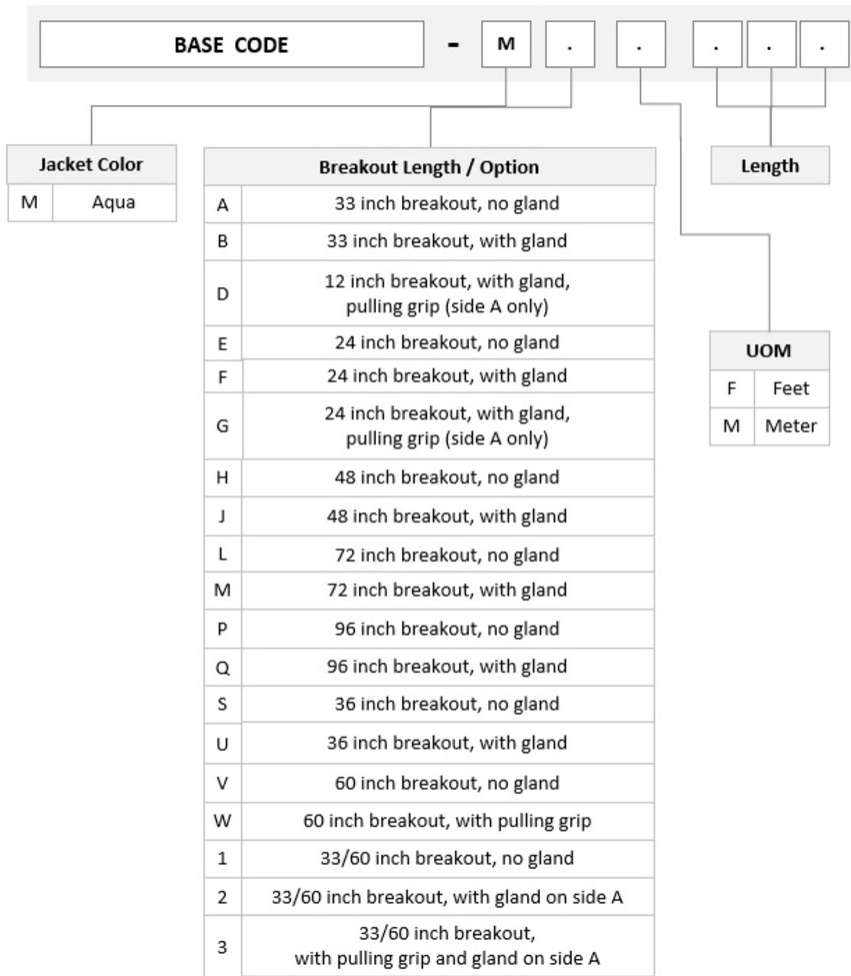

FLXLCLCAH

Mechanical Specifications

Cable Retention Strength, maximum 11.24 lb @ 0 ° | 4.40 lb @ 90 °

Optical Specifications

Fiber Mode Multimode

Fiber Type OM4, LazrSPEED®

Environmental Specifications

Operating Temperature -10 °C to +60 °C (+14 °F to +140 °F)

Environmental Space Indoor | Plenum

Regulatory Compliance/Certifications