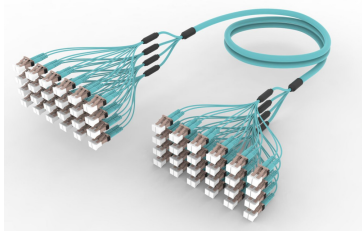

FLXLCLCAH

Base Product

OM4 LC/UPC to LC/UPC 48-Fiber InstaPATCH® 360 Ruggedized Fanout Cable, Plenum

Product Classification

Regional Availability

Asia | Australia/New Zealand | China | Europe | India | Latin America | Middle East/Africa | North America

Portfolio

CommScope®

Product Type

Ruggedized fanout

Product Brand

SYSTIMAX InstaPATCH® 360

Ordering Note

For lengths greater than 999 ft (304 m), orders must be in meters | Minimum length may vary based on cable configuration

General Specifications

Color, boot A	Aqua
Color, connector A	Black
Color, boot B	Aqua
Color, connector B	Black
Construction Type	Stranded
Furcation Color	Aqua
Interface, Connector A	LC/UPC
Interface, Connector B	LC/UPC
Jacket Color	Aqua
Fibers per Subunit, quantity	12
Total Fibers, quantity	48