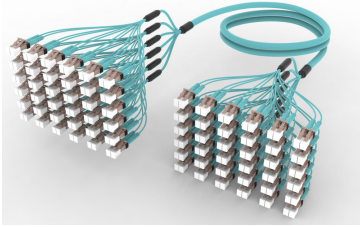

## OM4 LC/UPC to LC/UPC 72-Fiber InstaPATCH® 360 Ruggedized Fanout Cable, Plenum

## Product Classification

<b>Regional Availability</b>	Asia   Australia/New Zealand   China   Europe   India   Latin America   Middle East/Africa   North America
<b>Portfolio</b>	CommScope®
<b>Product Type</b>	Ruggedized fanout
<b>Product Brand</b>	SYSTIMAX InstaPATCH® 360
<b>Ordering Note</b>	For lengths greater than 999 ft (304 m), orders must be in meters   Minimum length may vary based on cable configuration