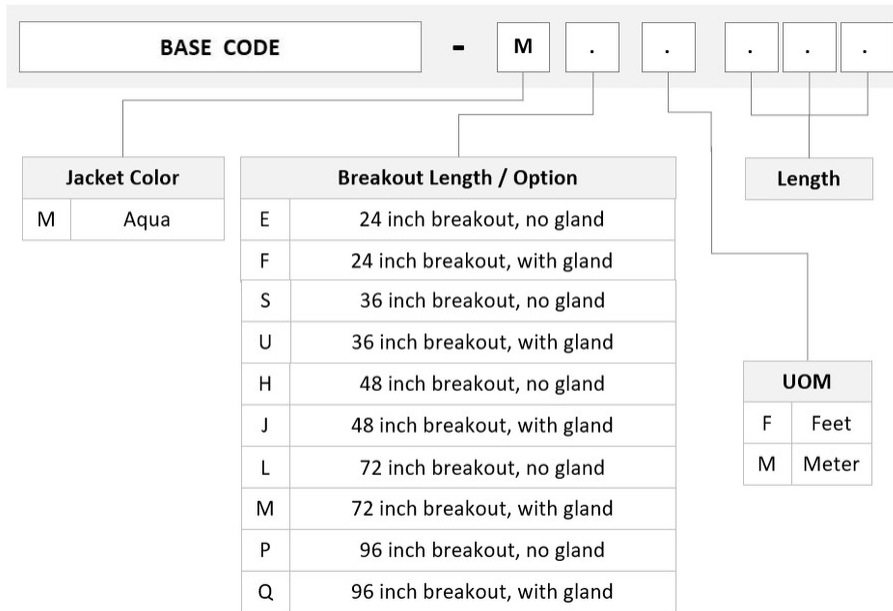

FLXLCLCAK

Mechanical Specifications

Cable Retention Strength, maximum 11.24 lb @ 0 ° | 4.40 lb @ 90 °

Optical Specifications

Fiber Mode Multimode

Fiber Type OM4, LazrSPEED®

Environmental Specifications

Operating Temperature -10 °C to +60 °C (+14 °F to +140 °F)

Environmental Space Indoor | Plenum

Regulatory Compliance/Certifications

Agency	Classification
ANATEL	Compliant
CHINA-ROHS	Below maximum concentration value
ISO 9001:2015	Designed, manufactured and/or distributed under this quality management system
REACH-SVHC	Compliant as per SVHC revision on www.commscope.com/ProductCompliance
ROHS	Compliant
UK-ROHS	Compliant