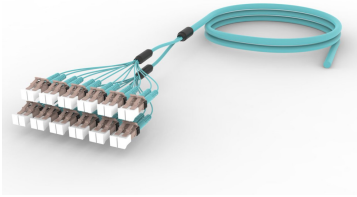

## Base Product

OM4 LC/UPC to Unconnectorized 24-Fiber InstaPATCH® 360 Ruggedized Fanout Cable, Plenum

## Product Classification

<b>Regional Availability</b>	Asia   Australia/New Zealand   China   Europe   India   Latin America   Middle East/Africa   North America
<b>Portfolio</b>	CommScope®
<b>Product Type</b>	Ruggedized fanout
<b>Product Brand</b>	SYSTIMAX InstaPATCH® 360
<b>Ordering Note</b>	For lengths greater than 999 ft (304 m), orders must be in meters   Minimum length may vary based on cable configuration

## General Specifications

<b>Color, boot A</b>	Aqua
<b>Color, connector A</b>	Black
<b>Construction Type</b>	Stranded
<b>Furcation Color</b>	Aqua
<b>Interface, Connector A</b>	LC/UPC
<b>Interface, Connector B</b>	Unterminated
<b>Jacket Color</b>	Aqua
<b>Fibers per Subunit, quantity</b>	12
<b>Total Fibers, quantity</b>	24