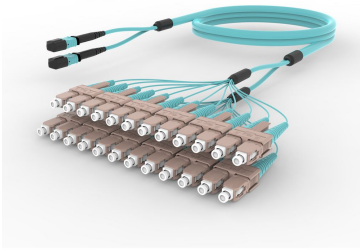

## Base Product

OM4 MPO (Unpinned) to SC/UPC, InstaPATCH® 360 Ruggedized Fanout Cable, 24-Fiber, Plenum

### Cable Assembly Length Range (m)

3 – 999