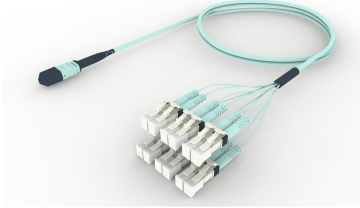

## Base Product

OM4 MPO (Pinned) to LC/UPC, InstaPATCH® 360 Ruggedized Fanout Cable, 12-Fiber, Plenum

## Product Classification

<b>Regional Availability</b>	Asia   Australia/New Zealand   China   Europe   India   Latin America   Middle East/Africa   North America
<b>Portfolio</b>	CommScope®
<b>Product Type</b>	Ruggedized fanout
<b>Product Brand</b>	SYSTIMAX InstaPATCH® 360
<b>Ordering Note</b>	For lengths greater than 999 ft (304 m), orders must be in meters   Minimum length may vary based on cable configuration

## General Specifications

<b>Color, boot A</b>	Black
<b>Color, connector A</b>	Aqua
<b>Color, boot B</b>	Aqua
<b>Color, connector B</b>	Black
<b>Construction Type</b>	Stranded
<b>Furcation Color</b>	Aqua
<b>Interface, Connector A</b>	MPO-12/UPC Male
<b>Interface, Connector B</b>	LC/UPC
<b>Jacket Color</b>	Aqua
<b>Polarity</b>	Method B (LL)
<b>Fibers per Subunit, quantity</b>	12
<b>Total Fibers, quantity</b>	12