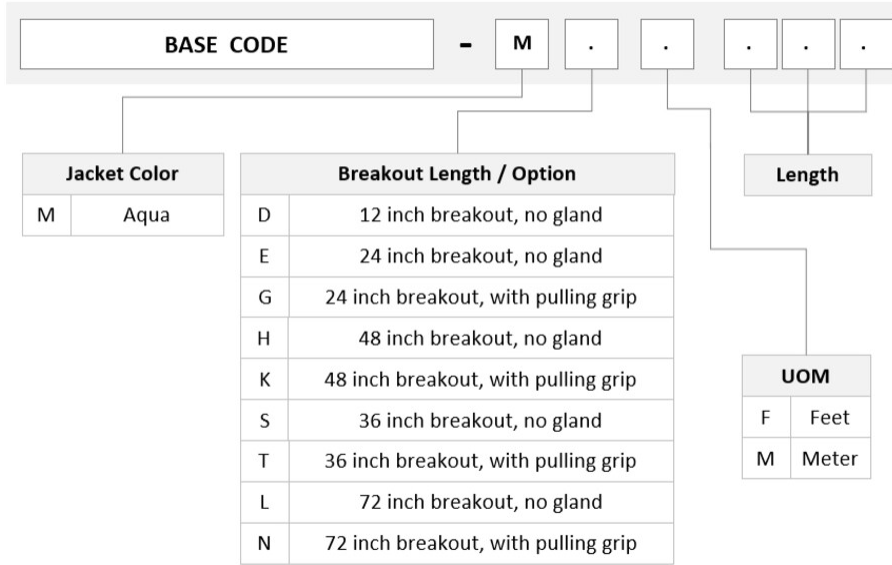

FSXLCLCWM

Mechanical Specifications

Cable Retention Strength, maximum 0.50 lb @ 0° | 0.50 lb @ 90°

Optical Specifications

Fiber Mode Multimode

Fiber Type OM4, LazrSPEED®

Environmental Specifications

Operating Temperature 0 °C to +70 °C (+32 °F to +158 °F)

Environmental Space Indoor | Plenum

Regulatory Compliance/Certifications

Agency	Classification
CHINA-ROHS	Below maximum concentration value
ISO 9001:2015	Designed, manufactured and/or distributed under this quality management system
REACH-SVHC	Compliant as per SVHC revision on www.commscope.com/ProductCompliance
ROHS	Compliant
UK-ROHS	Compliant