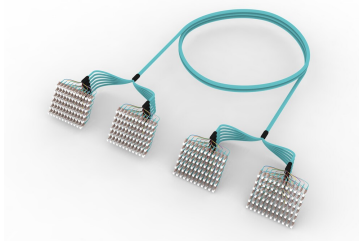

## Base Product

LazrSPEED® 550 LC/UPC to LC/UPC, Distribution Cable, 144-Fiber, Plenum

## Product Classification

<b>Regional Availability</b>	North America
<b>Portfolio</b>	CommScope®
<b>Product Type</b>	Fiber distribution cable assembly
<b>Product Brand</b>	SYSTIMAX InstaPATCH® 360
<b>Ordering Note</b>	For lengths greater than 999 ft (304 m), orders must be in meters