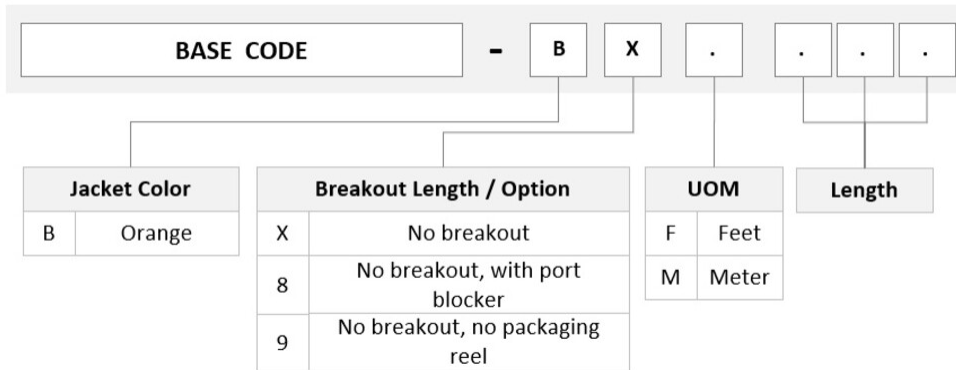

FDXKBKB42

Mechanical Specifications

Cable Retention Strength, maximum 11.24 lb @ 0 ° | 4.40 lb @ 90 °

Optical Specifications

Fiber Mode Multimode

Fiber Type OM4, LazrSPEED®

Environmental Specifications

Operating Temperature -10 °C to +60 °C (+14 °F to +140 °F)

Environmental Space Plenum

Regulatory Compliance/Certifications

Agency	Classification
CHINA-ROHS	Below maximum concentration value
ISO 9001:2015	Designed, manufactured and/or distributed under this quality management system
ROHS	Compliant
UK-ROHS	Compliant

Included Products

1. 460125198 - Pre-Radiused LC Connector duplex for 1.6 mm Fiber, multimode
   - 760118919 - LazrSPEED® 1.6 mm Plenum Zipcord Cable
2. P-002-ZC-5K-F160R