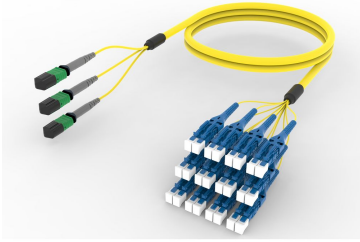

URGQXLUHF

Base Product

Ultra Low Loss Singlemode, MPO8 QSFP (Pinned) to LC/UPC Uniboot, Fiber Extension Cable Assembly, 24-Fiber, Low Smoke Zero Halogen

Product Classification

Regional Availability	Australia/New Zealand Europe Latin America Middle East/Africa
Portfolio	CommScope®
Product Type	Fiber array cable assembly
Product Brand	SYSTIMAX ULL
Ordering Note	For additional jacket colors, please contact a CommScope Sales Representative For lengths greater than 999 ft (304 m), orders must be in meters Minimum length may vary based on cable configuration

General Specifications

Color, boot A	Gray
Color, connector A	Green
Color, boot B	Blue
Color, connector B	Blue
Construction Type	Stranded
Furcation Color	Yellow
Interface, Connector A	MPO-08/APC Male
Interface Feature, connector A	QSFP configuration
Interface, Connector B	LC/UPC
Interface Feature, connector B	Uniboot
Jacket Color	Yellow
Polarity	Method B Enhanced (ULL)
Total Fibers, quantity	24

Dimensions

URGQXLUHF

Cable Assembly Length Range (m) 1 – 305

Cable Assembly Length Range (ft) 3 – 999

Ordering Tree

Mechanical Specifications

Cable Retention Strength, maximum 11.24 lb @ 0° | 4.40 lb @ 90°

Optical Specifications