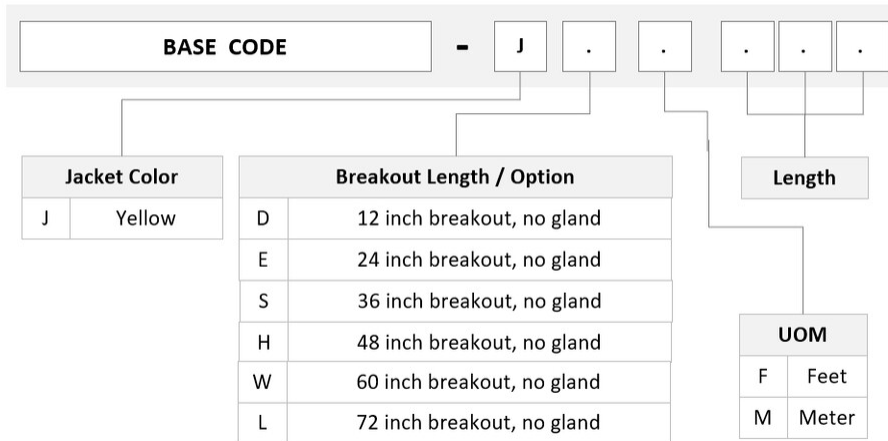

URGQXLUHF

Base Product

Ultra Low Loss Singlemode, MPO8 QSFP (Pinned) to LC/UPC Uniboot, Fiber Extension Cable Assembly, 24-Fiber, Low Smoke Zero Halogen

Product Classification

Regional Availability	Australia/New Zealand Europe Latin America Middle East/Africa
Portfolio	CommScope®
Product Type	Fiber array cable assembly
Product Brand	SYSTIMAX ULL
Ordering Note	For additional jacket colors, please contact a CommScope Sales Representative For lengths greater than 999 ft (304 m), orders must be in meters Minimum length may vary based on cable configuration

General Specifications

Color, boot A	Gray
Color, connector A	Green
Color, boot B	Blue
Color, connector B	Blue
Construction Type	Stranded
Furcation Color	Yellow
Interface, Connector A	MPO-08/APC Male
Interface Feature, connector A	QSFP configuration
Interface, Connector B	LC/UPC
Interface Feature, connector B	Uniboot
Jacket Color	Yellow
Polarity	Method B Enhanced (ULL)
Total Fibers, quantity	24

Dimensions

URGQXLUHF

Cable Assembly Length Range (m) 1 – 305

Cable Assembly Length Range (ft) 3 – 999

Ordering Tree

Mechanical Specifications

Cable Retention Strength, maximum 11.24 lb @ 0° | 4.40 lb @ 90°

Optical Specifications