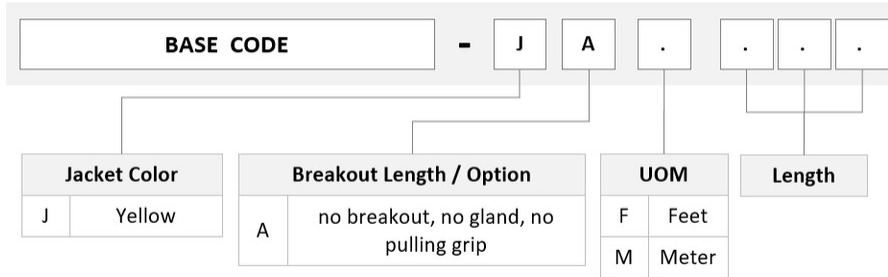

General Specifications

Color, boot A	Gray
Color, connector A	Green
Color, boot B	Gray
Color, connector B	Green
Construction Type	Stranded
Furcation Color	Yellow
Interface, Connector A	MPO-08/APC Male
Interface, Connector B	MPO-08/APC Male
Jacket Color	Yellow
Polarity	Method B Enhanced (ULL)
Fibers per Subunit, quantity	8
Total Fibers, quantity	8

Dimensions

Breakout Length	33 in
Cable Assembly Length Range (m)	1 – 305
Cable Assembly Length Range (ft)	1 – 999

URGXQXJ8

Ordering Tree

Mechanical Specifications

Cable Retention Strength, maximum 11.24 lb @ 0 ° | 4.40 lb @ 90 °