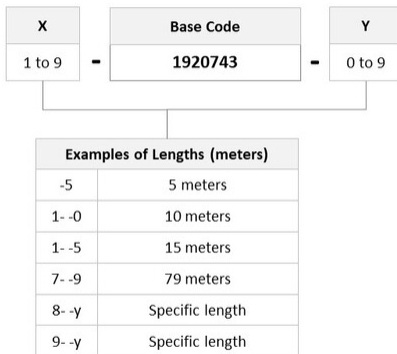

Fiber Optic Patch Cord, LC to LC, duplex, OM3 XG 10 Gb/s, twin zip, 1 m, aqua

Product Classification

Regional Availability	Asia Australia/New Zealand China India
Portfolio	CommScope®
Product Type	Fiber patch cord, duplex
Product Series	192

General Specifications

Connector A, quantity	2
Color, boot A	Beige
Color, connector A	Beige
Connector B, quantity	2
Color, boot B	Beige
Color, connector B	Beige
Interface, Connector A	LC/UPC
Interface, Connector B	LC/UPC
Jacket Color	Aqua
Total Fibers, quantity	2

Dimensions

Cord Length	1 m 3.281 ft
Diameter Over Jacket	1.8 mm 0.071 in

Ordering Tree

Optical Specifications

Fiber Mode Multimode
Fiber Type OM3, LazrSPEED®

Environmental Specifications

Environmental Space Low Smoke Zero Halogen (LSZH)