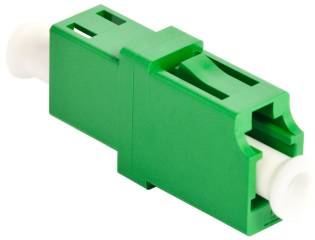

760036293 | AFA-LC01-GR

TeraSPEED® LC-APC Simplex Adapter, Green, Single Pack

Product Classification

Regional Availability	Asia Australia/New Zealand EMEA Latin America North America
Portfolio	CommScope®
Product Type	Fiber adapter
Product Brand	TeraSPEED®
Product Series	AFA

General Specifications

Body Style	Simplex
Color	Green
Interface	LC/APC
Mounting	No flange
Shuttered	No
Total Ports, quantity	1
Transmission Standards	TIA/EIA-568-B.3 TIA/EIA-604 FOCIS-3

Material Specifications

Alignment Sleeve Material	Zirconia
----------------------------------	----------

Optical Specifications

Fiber Mode	Singlemode
-------------------	------------

Packaging and Weights

Packaging quantity	1
---------------------------	---