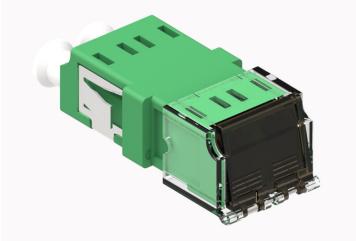

# 760056036 | AFA-LC02-GR/LP-SHUTTERED

TeraSPEED® LC-APC Duplex Low Profile Shuttered Adapter, Green, Single Pack

## General Specifications

<b>Body Style</b>	Duplex
<b>Color</b>	Green
<b>Interface</b>	LC/APC
<b>Mounting</b>	No flange
<b>Shuttered</b>	Yes
<b>Total Ports, quantity</b>	2
<b>Transmission Standards</b>	TIA/EIA-568-B.3   TIA/EIA-604 FOCIS-3