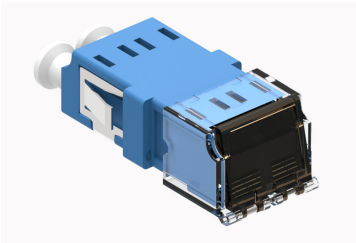

760056028 | SFA-LC02-BL/LP-SHUTTERED

TeraSPEED® LC Duplex Low Profile Shuttered Adapter, Blue, Single Pack

Product Classification

Regional Availability	Asia Australia/New Zealand EMEA Latin America North America
Portfolio	CommScope®
Product Type	Fiber adapter
Product Brand	TeraSPEED®
Product Series	SFA

General Specifications

Body Style	Duplex
Color	Blue
Interface	LC/UPC
Interface Feature	Reduced footprint
Mounting	No flange
Shuttered	Yes
Total Ports, quantity	2
Transmission Standards	TIA/EIA-568-B.3 TIA/EIA-604 FOCIS-3