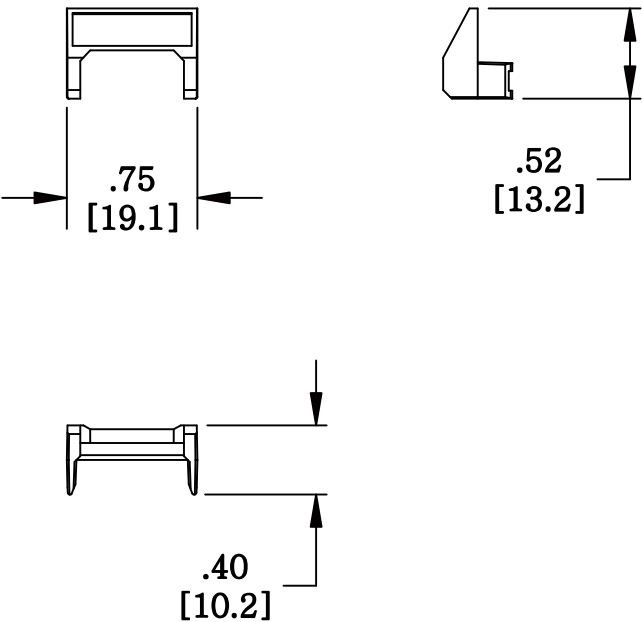

MATERIAL ID	DESCRIPTION
107296451	M60 BLANK INFORMATION OUTLET ICON INSERT,IVORY

NOTES:

- SEE SYSTIMAX CATALOG FOR PART NUMBER SUFFIXES TO INDICATE COLOR/PKG.
- SEE SYSTIMAX CATALOG FOR COMPLETE LIST OF PARTS RELATED TO THE USE OF THIS PRODUCT.
- DIMENSIONS IN PARENTHESES ARE IN METRIC.
- PART INCLUDES:  
(1) OUTLET ICON INSERT,IVORY