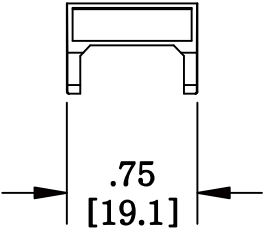

MATERIAL ID	DESCRIPTION
107296717	M60 VOICE INFORMATION OUTLET ICON INSERT,IVORY

NOTES:

- SEE SYSTIMAX CATALOG FOR PART NUMBER SUFFIXES TO INDICATE COLOR/PKG.
- SEE SYSTIMAX CATALOG FOR COMPLETE LIST OF PARTS RELATED TO THE USE OF THIS PRODUCT.
- DIMENSIONS IN PARENTHESES ARE IN METRIC.
- PART INCLUDES:
(1) OUTLET ICON INSERT,IVORY