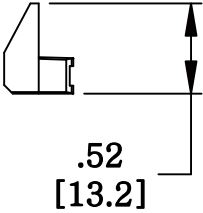

MATERIAL ID	DESCRIPTION
107296717	M60 VOICE INFORMATION OUTLET ICON INSERT,IVORY

NOTES:

- SEE SYSTIMAX CATALOG FOR PART NUMBER SUFFIXES TO INDICATE COLOR/PKG.
- SEE SYSTIMAX CATALOG FOR COMPLETE LIST OF PARTS RELATED TO THE USE OF THIS PRODUCT.
- DIMENSIONS IN PARENTHESES ARE IN METRIC.
- PART INCLUDES:
(1) OUTLET ICON INSERT,IVORY