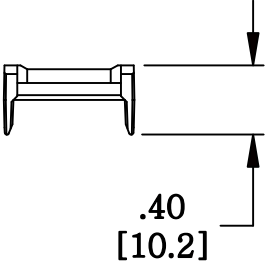

MATERIAL ID	DESCRIPTION
107296717	M60 VOICE INFORMATION OUTLET ICON INSERT,IVORY

NOTES:

- SEE SYSTIMAX CATALOG FOR PART NUMBER SUFFIXES TO INDICATE COLOR/PKG.
- SEE SYSTIMAX CATALOG FOR COMPLETE LIST OF PARTS RELATED TO THE USE OF THIS PRODUCT.
- DIMENSIONS IN PARENTHESES ARE IN METRIC.
- PART INCLUDES:
(1) OUTLET ICON INSERT,IVORY

M60E-246	
COMMSCOPE, INC OF NORTH CAROLINA	
SYSTIMAX® SOLUTIONS	
DRAWN BY AW	
DATE 05/31/2011	DWG NO 107296717

REV	DATE	ECR	DESCRIPTION	APPROVED BY
1	05/31/11		INITIAL ISSUE	