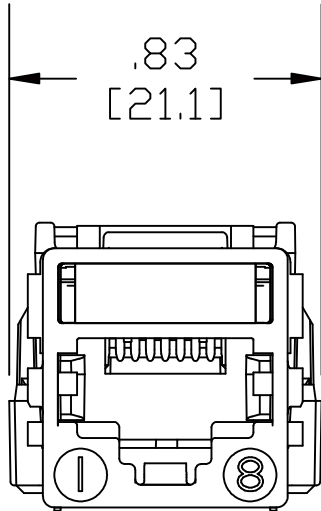

1.19  
[30.2]

.83  
[21.1]

.76  
[19.2]

MATERIAL ID	DESCRIPTION
700206733	MGS400 INFORMATION OUTLET

**NOTES:**

1. SEE SYSTIMAX CATALOG FOR PART NUMBER SUFFIXES TO INDICATE COLOR/PKG.
2. SEE SYSTIMAX CATALOG FOR COMPLETE LIST OF PARTS RELATED TO THE USE OF THIS PRODUCT.
3. DIMENSIONS IN PARENTHESES ARE IN METRIC.
4. PART INCLUDES:  
(1) MODULE

**MGS400 SERIES GigaSPEED® XL  
INFORMATION OUTLET**

**COMMSCOPE, INC** HICKORY, NORTH CAROLINA

**SYSTIMAX® SOLUTIONS**

DRAWN BY

JW

DATE 2/9/2011

DWG NO. 700206733

REV	DATE	ECR	DESCRIPTION	BY
1	2/9/11		INITIAL ISSUE	