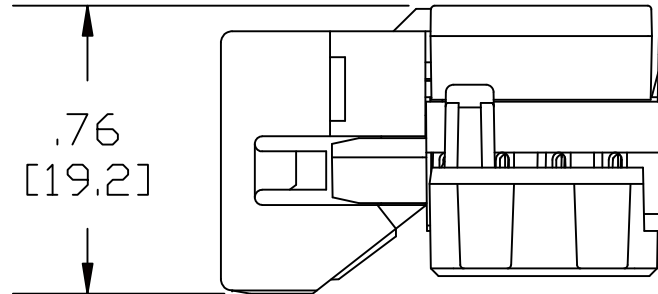

1.19  
[30.2]

.83  
[21.1]

.76  
[19.2]

MATERIAL ID	DESCRIPTION
700206733	MGS400 INFORMATION OUTLET

**NOTES:**

1. SEE SYSTIMAX CATALOG FOR PART NUMBER SUFFIXES TO INDICATE COLOR/PKG.
2. SEE SYSTIMAX CATALOG FOR COMPLETE LIST OF PARTS RELATED TO THE USE OF THIS PRODUCT.
3. DIMENSIONS IN PARENTHESES ARE IN METRIC.
4. PART INCLUDES:  
(1) MODULE