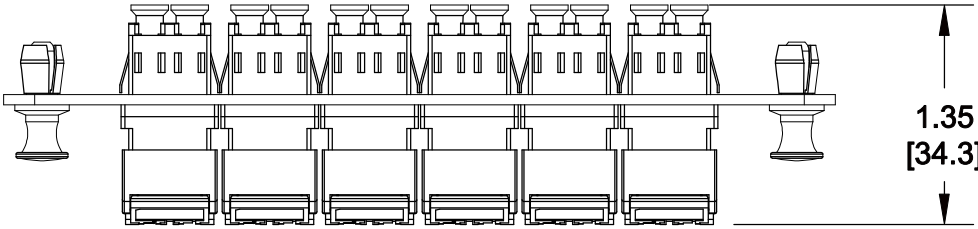

MATERIAL ID	DESCRIPTION
760067157	1000-TYPE ADAPTER PANEL WITH 6 OptiSPEED® MM DUPLEX LC ADAPTERS, BEIGE

NOTES:

- SEE SYSTIMAX CATALOG FOR PART NUMBER SUFFIXES TO INDICATE COLOR/PKG.
- SEE SYSTIMAX CATALOG FOR COMPLETE LIST OF PARTS RELATED TO THE USE OF THIS PRODUCT.
- DIMENSIONS IN PARENTHESES ARE IN METRIC.
- PART INCLUDES:
 (1) ASSEMBLY, FACEPLATE - 1000-12LC-DPLX (UNPOPULATED)
 (6) LC ADAPTER, DUP, CLEAR SHUTTER, OS, BEIGE

1000-12LC-DPLX-MM	
COMMScope, INC OF NORTH CAROLINA	
SYSTIMAX® SOLUTIONS	
DRAWN BY DJ	
DATE 9/28/2012	DWG NO 760067157

REV	DATE	ECR	DESCRIPTION	APPROVED BY
1	9/28/12		INITIAL ISSUE	