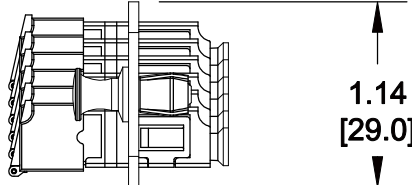

MATERIAL ID	DESCRIPTION
760067157	1000-TYPE ADAPTER PANEL WITH 6 OptiSPEED® MM DUPLEX LC ADAPTERS, BEIGE

NOTES:

- SEE SYSTIMAX CATALOG FOR PART NUMBER SUFFIXES TO INDICATE COLOR/PKG.
- SEE SYSTIMAX CATALOG FOR COMPLETE LIST OF PARTS RELATED TO THE USE OF THIS PRODUCT.
- DIMENSIONS IN PARENTHESES ARE IN METRIC.
- PART INCLUDES:
 (1) ASSEMBLY, FACEPLATE - 1000-12LC-DPLX (UNPOPULATED)
 (6) LC ADAPTER, DUP, CLEAR SHUTTER, OS, BEIGE