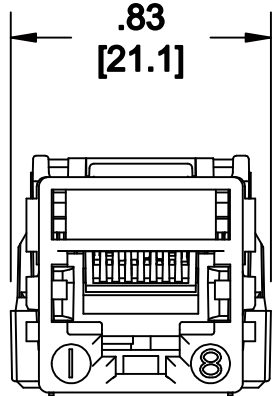

MATERIAL ID	DESCRIPTION
760110957	GigaSPEED® X10D MGS600 SERIES INFORMATION OUTLET, BLACK

**NOTES:**

1. SEE SYSTIMAX CATALOG FOR PART NUMBER SUFFIXES TO INDICATE COLOR/PKG.
2. SEE SYSTIMAX CATALOG FOR COMPLETE LIST OF PARTS RELATED TO THE USE OF THIS PRODUCT.
3. DIMENSIONS IN PARENTHESSES ARE IN METRIC.
4. PART INCLUDES:  
(1) MODULE