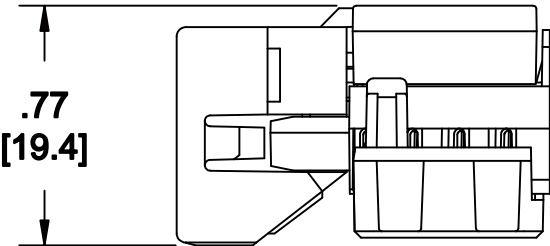

MATERIAL ID	DESCRIPTION
760110957	GigaSPEED® X10D MGS600 SERIES INFORMATION OUTLET, BLACK

**NOTES:**

1. SEE SYSTIMAX CATALOG FOR PART NUMBER SUFFIXES TO INDICATE COLOR/PKG.
2. SEE SYSTIMAX CATALOG FOR COMPLETE LIST OF PARTS RELATED TO THE USE OF THIS PRODUCT.
3. DIMENSIONS IN PARENTHESSES ARE IN METRIC.
4. PART INCLUDES:  
(1) MODULE