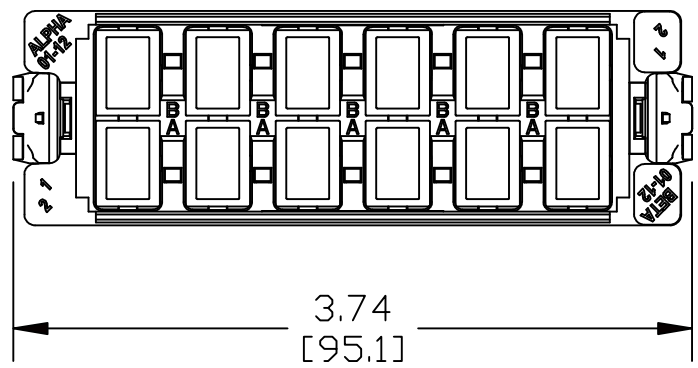

MATERIAL ID	DESCRIPTION
760134551	360DP PASS THRU, 12SC, LazrSPEED, AQUA IPATCH READY

- NOTES:
- SEE SYSTIMAX CATALOG FOR PART NUMBER SUFFIXES TO INDICATE COLOR/PKG.
  - SEE SYSTIMAX CATALOG FOR COMPLETE LIST OF PARTS RELATED TO THE USE OF THIS PRODUCT.
  - DIMENSIONS IN PARENTHESES ARE IN METRIC.
  - PART INCLUDES:  
 (1) BEZEL, G2  
 (1) ADAPTER, 12SC, CER SLEEVE  
 (1) FACE PLATE, AQUA  
 (12) DUST CAP, SC ADAPTER

360DP-12SC-LS	
<b>COMMSCOPE, INC</b> OF NORTH CAROLINA	
<b>SYSTIMAX® SOLUTIONS</b>	
DRAWN BY DJ	DWG NO 760134551
DATE 10/08/2010	

REV	DATE	ECR	DESCRIPTION	APPROVED BY
1	10/08/10		INITIAL ISSUE	RM