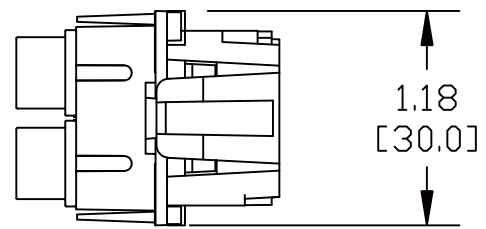

MATERIAL ID	DESCRIPTION
760134551	360DP PASS THRU, 12SC, LazrSPEED, AQUA IPATCH READY

- NOTES:
- SEE SYSTIMAX CATALOG FOR PART NUMBER SUFFIXES TO INDICATE COLOR/PKG.
  - SEE SYSTIMAX CATALOG FOR COMPLETE LIST OF PARTS RELATED TO THE USE OF THIS PRODUCT.
  - DIMENSIONS IN PARENTHESES ARE IN METRIC.
  - PART INCLUDES:  
 (1) BEZEL, G2  
 (1) ADAPTER, 12SC, CER SLEEVE  
 (1) FACE PLATE, AQUA  
 (12) DUST CAP, SC ADAPTER