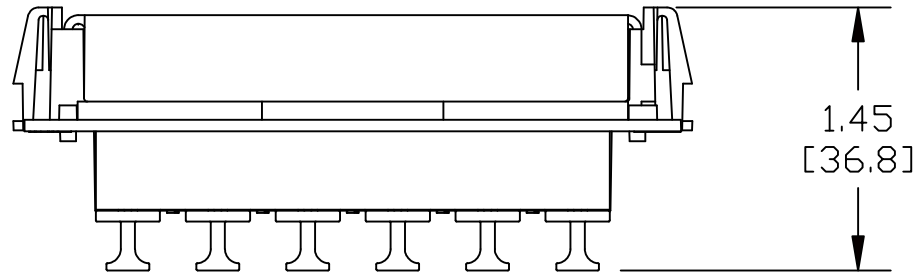

MATERIAL ID	DESCRIPTION
760134551	360DP PASS THRU, 12SC, LazrSPEED, AQUA IPATCH READY

- NOTES:
- SEE SYSTIMAX CATALOG FOR PART NUMBER SUFFIXES TO INDICATE COLOR/PKG.
  - SEE SYSTIMAX CATALOG FOR COMPLETE LIST OF PARTS RELATED TO THE USE OF THIS PRODUCT.
  - DIMENSIONS IN PARENTHESES ARE IN METRIC.
  - PART INCLUDES:  
 (1) BEZEL, G2  
 (1) ADAPTER, 12SC, CER SLEEVE  
 (1) FACE PLATE, AQUA  
 (12) DUST CAP, SC ADAPTER