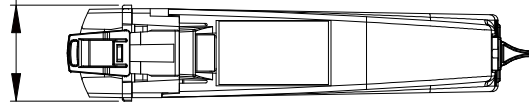

1.04  
[26.5]

| MATERIAL ID | DESCRIPTION  |
|-------------|--|
| 760206532   | InstaPATCH® 360 LazrSPEED®<br>STANDARD MODULE, 24 LC PORTS |

**NOTES:**

1. SEE SYSTIMAX CATALOG FOR PART NUMBER SUFFIXES TO INDICATE COLOR/PKG.
2. SEE SYSTIMAX CATALOG FOR COMPLETE LIST OF PARTS RELATED TO THE USE OF THIS PRODUCT.
3. DIMENSIONS ARE IN INCHES[MM].
4. PART INCLUDES:  
(1) ASSEMBLY, 24LC, MODULE