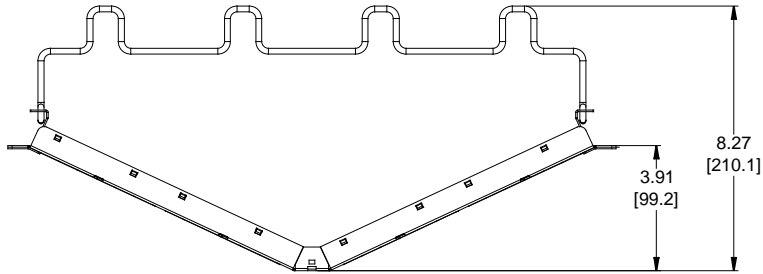

MATERIAL ID	DESCRIPTION
760207308	COMMSCOPE ANGLED DISCRETE DISTRIBUTION MODULE PANEL, M-SERIES, UTP, 2U, 48 PORT

NOTES:

- SEE COMMSCOPE CATALOG FOR PART NUMBER SUFFIXES TO INDICATE COLOR/PKG.
- SEE COMMSCOPE CATALOG FOR COMPLETE LIST OF PARTS RELATED TO THE USE OF THIS PRODUCT.
- DIMENSIONS ARE IN INCHES[MM].
- PART INCLUDES:
 (1) M2000 ANGLED FRAME 2U
 (8) M2000 BEZEL
 (2) RETAINER B, 360 REAR CABLE MANAGEMENT
 (2) STRAP(PACK OF 4)

CPPA-UDDM-M-2U-48						
COMMSCOPE, INC OF NORTH CAROLINA						
1	21-NOV-17		INITIAL ISSUE	PL	DRAWN BY DJ	
REV	DATE	ECR	DESCRIPTION	APPROVED BY	DATE 21-NOV-2017	DWG NO 760207308