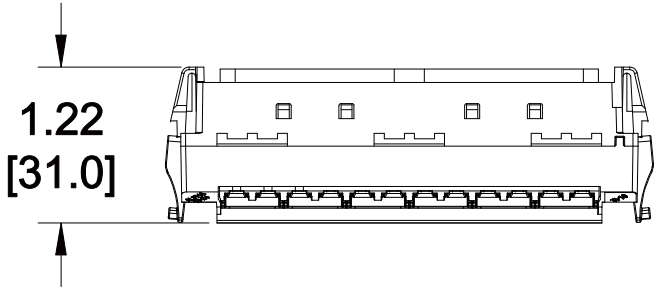

MATERIAL ID	DESCRIPTION
760216754	SYSTIMAX 360 DISTRIBUTION PANEL 12LC LazrSPEED® AQUA

NOTES:

- SEE SYSTIMAX CATALOG FOR PART NUMBER SUFFIXES TO INDICATE COLOR/PKG.
- SEE SYSTIMAX CATALOG FOR COMPLETE LIST OF PARTS RELATED TO THE USE OF THIS PRODUCT.
- DIMENSIONS ARE IN INCHES[MM].
- PART INCLUDES:
(1) ASSEMBLY, DISTRIBUTION PANEL

360DPis-24LC-LS	
COMMScope, INC OF NORTH CAROLINA	
SYSTIMAX® SOLUTIONS	
DRAWN BY TZ	DWG NO 760216754

REV	DATE	ECR	DESCRIPTION	APPROVED BY
1	06/08/15		INITIAL ISSUE	PT