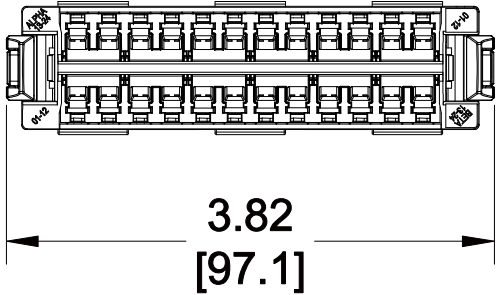

MATERIAL ID	DESCRIPTION
760216754	SYSTIMAX 360 DISTRIBUTION PANEL 12LC LazrSPEED® AQUA

NOTES:

- SEE SYSTIMAX CATALOG FOR PART NUMBER SUFFIXES TO INDICATE COLOR/PKG.
- SEE SYSTIMAX CATALOG FOR COMPLETE LIST OF PARTS RELATED TO THE USE OF THIS PRODUCT.
- DIMENSIONS ARE IN INCHES[MM].
- PART INCLUDES:
(1) ASSEMBLY, DISTRIBUTION PANEL

360DPis-24LC-LS	
COMMScope, INC OF NORTH CAROLINA	
SYSTIMAX® SOLUTIONS	
DRAWN BY TZ	DWG NO 760216754

REV	DATE	ECR	DESCRIPTION	APPROVED BY
1	06/08/15		INITIAL ISSUE	PT