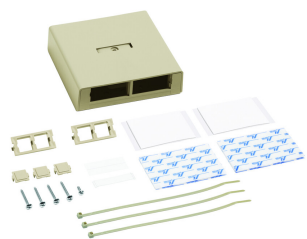

760045013 | M204SMB-246

M200 Surface Mount Box, four port ivory

Product Classification

Regional Availability	Asia Australia/New Zealand EMEA Latin America North America
Portfolio	CommScope®
Product Type	Surface mount box

General Specifications

Application	Used with M Series modular information outlet
Color	Ivory
Mounting	Surface
Total Ports, quantity	4

Dimensions

Height	127 mm 5 in
Width	101.6 mm 4 in
Depth	76.2 mm 3 in

Material Specifications

Material Type	High-impact, flame retardant, thermoplastic
----------------------	---

Environmental Specifications

Flammability Rating	UL 94 V-0
Safety Standard	UL cUL

Packaging and Weights

Packaging quantity	1
Weight, net	0.272 kg 0.6 lb