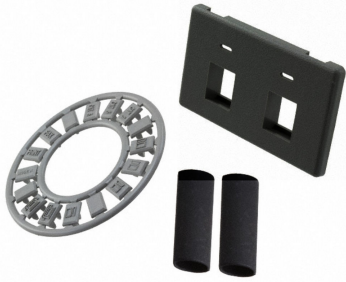

558106-1

Flexmode Faceplate Kit, 2-port, flush mount, Black

Product Classification

Regional Availability Asia | Latin America | North America

Portfolio NETCONNECT®

Product Type Faceplate kit

General Specifications

Color Black

Mounting Flush

Outlet Orientation Flat

Total Ports, quantity 2

Packaging and Weights

Packaging quantity 1

Packaging Type Bag

Regulatory Compliance/Certifications