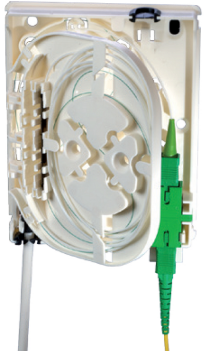

CK7246-000 | HFTP-NO-NN00-E

HFTP Customer premises fiber wall outlet, no adapters, no pigtails, for splicing only

- Compact fiber wall outlet for use at the final fiber termination point in the customer premises
- Can be wall mounted and mounted on wall boxes with fixation points of 60mm
- Direct termination with field installable connectors
- Laser safe with in-built individual shutters

Product Classification

Regional Availability	EMEA
Product Type	Fiber wall outlet
Product Series	HFTP
Minimum Order Quantity	300

General Specifications

Color	White
Cover Type	Screw-on
Interface Type	Unloaded
Mounting	Wall mount
Port Capacity, maximum	4
Total Ports, quantity	0

Dimensions

Height	105.41 mm | 4.15 in
Width	82.55 mm | 3.25 in
Depth	23.876 mm | 0.94 in

Outline Drawing