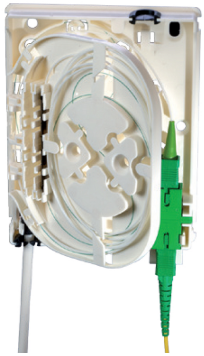

# CK8650-000 | HFTP-NO-S211-E

---

HFTP Customer premises fiber wall outlet, SC/APC, one pigtail, one adapter

- Compact fiber wall outlet for use at the final fiber termination point in the customer premises
- Can be wall mounted and mounted on wall boxes with fixation points of 60mm
- Direct termination with field installable connectors
- Laser safe with in-built individual shutters

## General Specifications

<b>Color</b>	White
<b>Cover Type</b>	Screw-on
<b>Interface Type</b>	SC/APC
<b>Mounting</b>	Wall mount
<b>Total Ports, quantity</b>	1

## Dimensions

<b>Height</b>	105.41 mm   4.15 in
<b>Width</b>	82.55 mm   3.25 in
<b>Depth</b>	23.876 mm   0.94 in