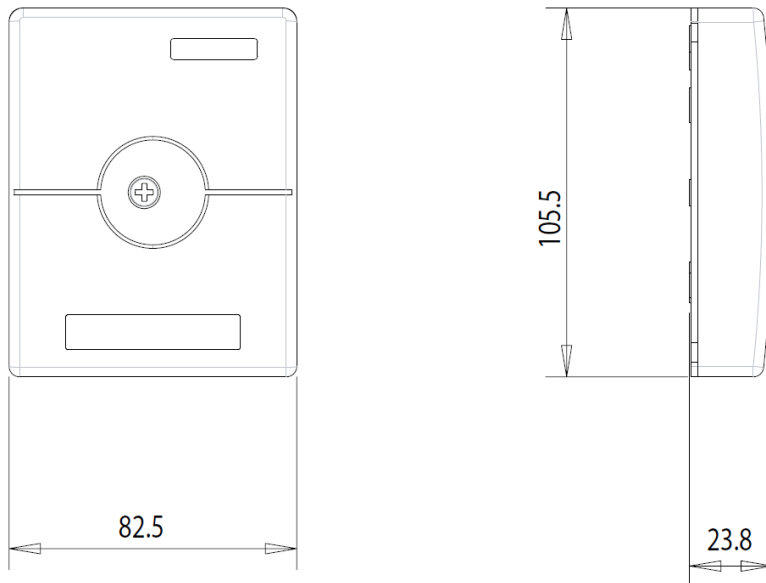

Material Specifications

Material Type LSZH thermoplastic

Optical Specifications

Fiber Mode Singlemode

Environmental Specifications

Storage Temperature -30 °C to +60 °C (-22 °F to +140 °F)

Relative Humidity Up to 93%, non-condensing

Environmental Space Indoor

Packaging and Weights

Packaging quantity 10

Regulatory Compliance/Certifications

Agency	Classification
CHINA-ROHS	Below maximum concentration value
REACH-SVHC	Compliant as per SVHC revision on www.commscope.com/ProductCompliance
ROHS	Compliant
UK-ROHS	Compliant