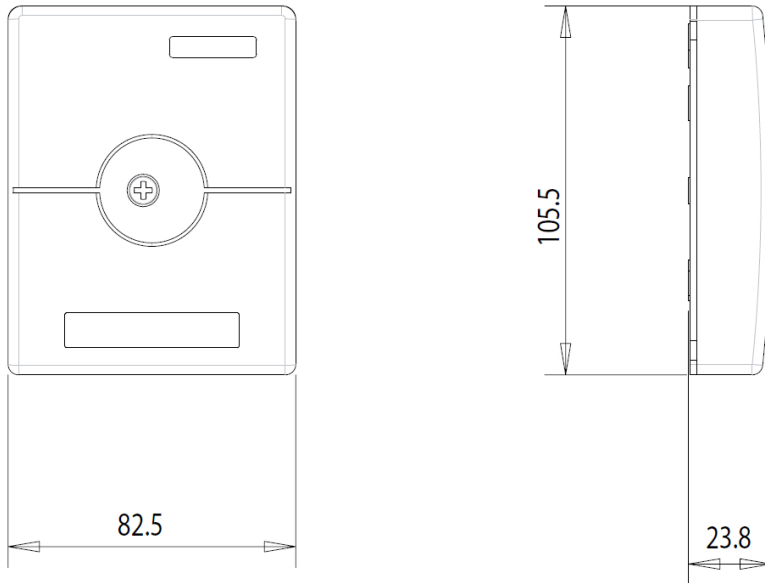

Material Specifications

Material Type LSZH thermoplastic

Optical Specifications

Fiber Mode Singlemode

Environmental Specifications

Storage Temperature -30 °C to +60 °C (-22 °F to +140 °F)

Relative Humidity Up to 93%, non-condensing

Environmental Space Indoor

Packaging and Weights

Packaging quantity 10

Regulatory Compliance/Certifications

Agency	Classification
CHINA-ROHS	Below maximum concentration value
REACH-SVHC	Compliant as per SVHC revision on www.commscope.com/ProductCompliance
ROHS	Compliant
UK-ROHS	Compliant