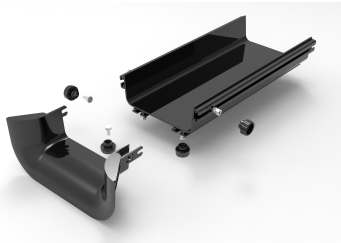

# FGSB-MTRM-G

---

FiberGuide® Trumpet Flare, 2x6in, Black

## Dimensions

<b>System Dimensions</b>	51 mm x 152 mm (2 in x 6 in)
--------------------------	------------------------------